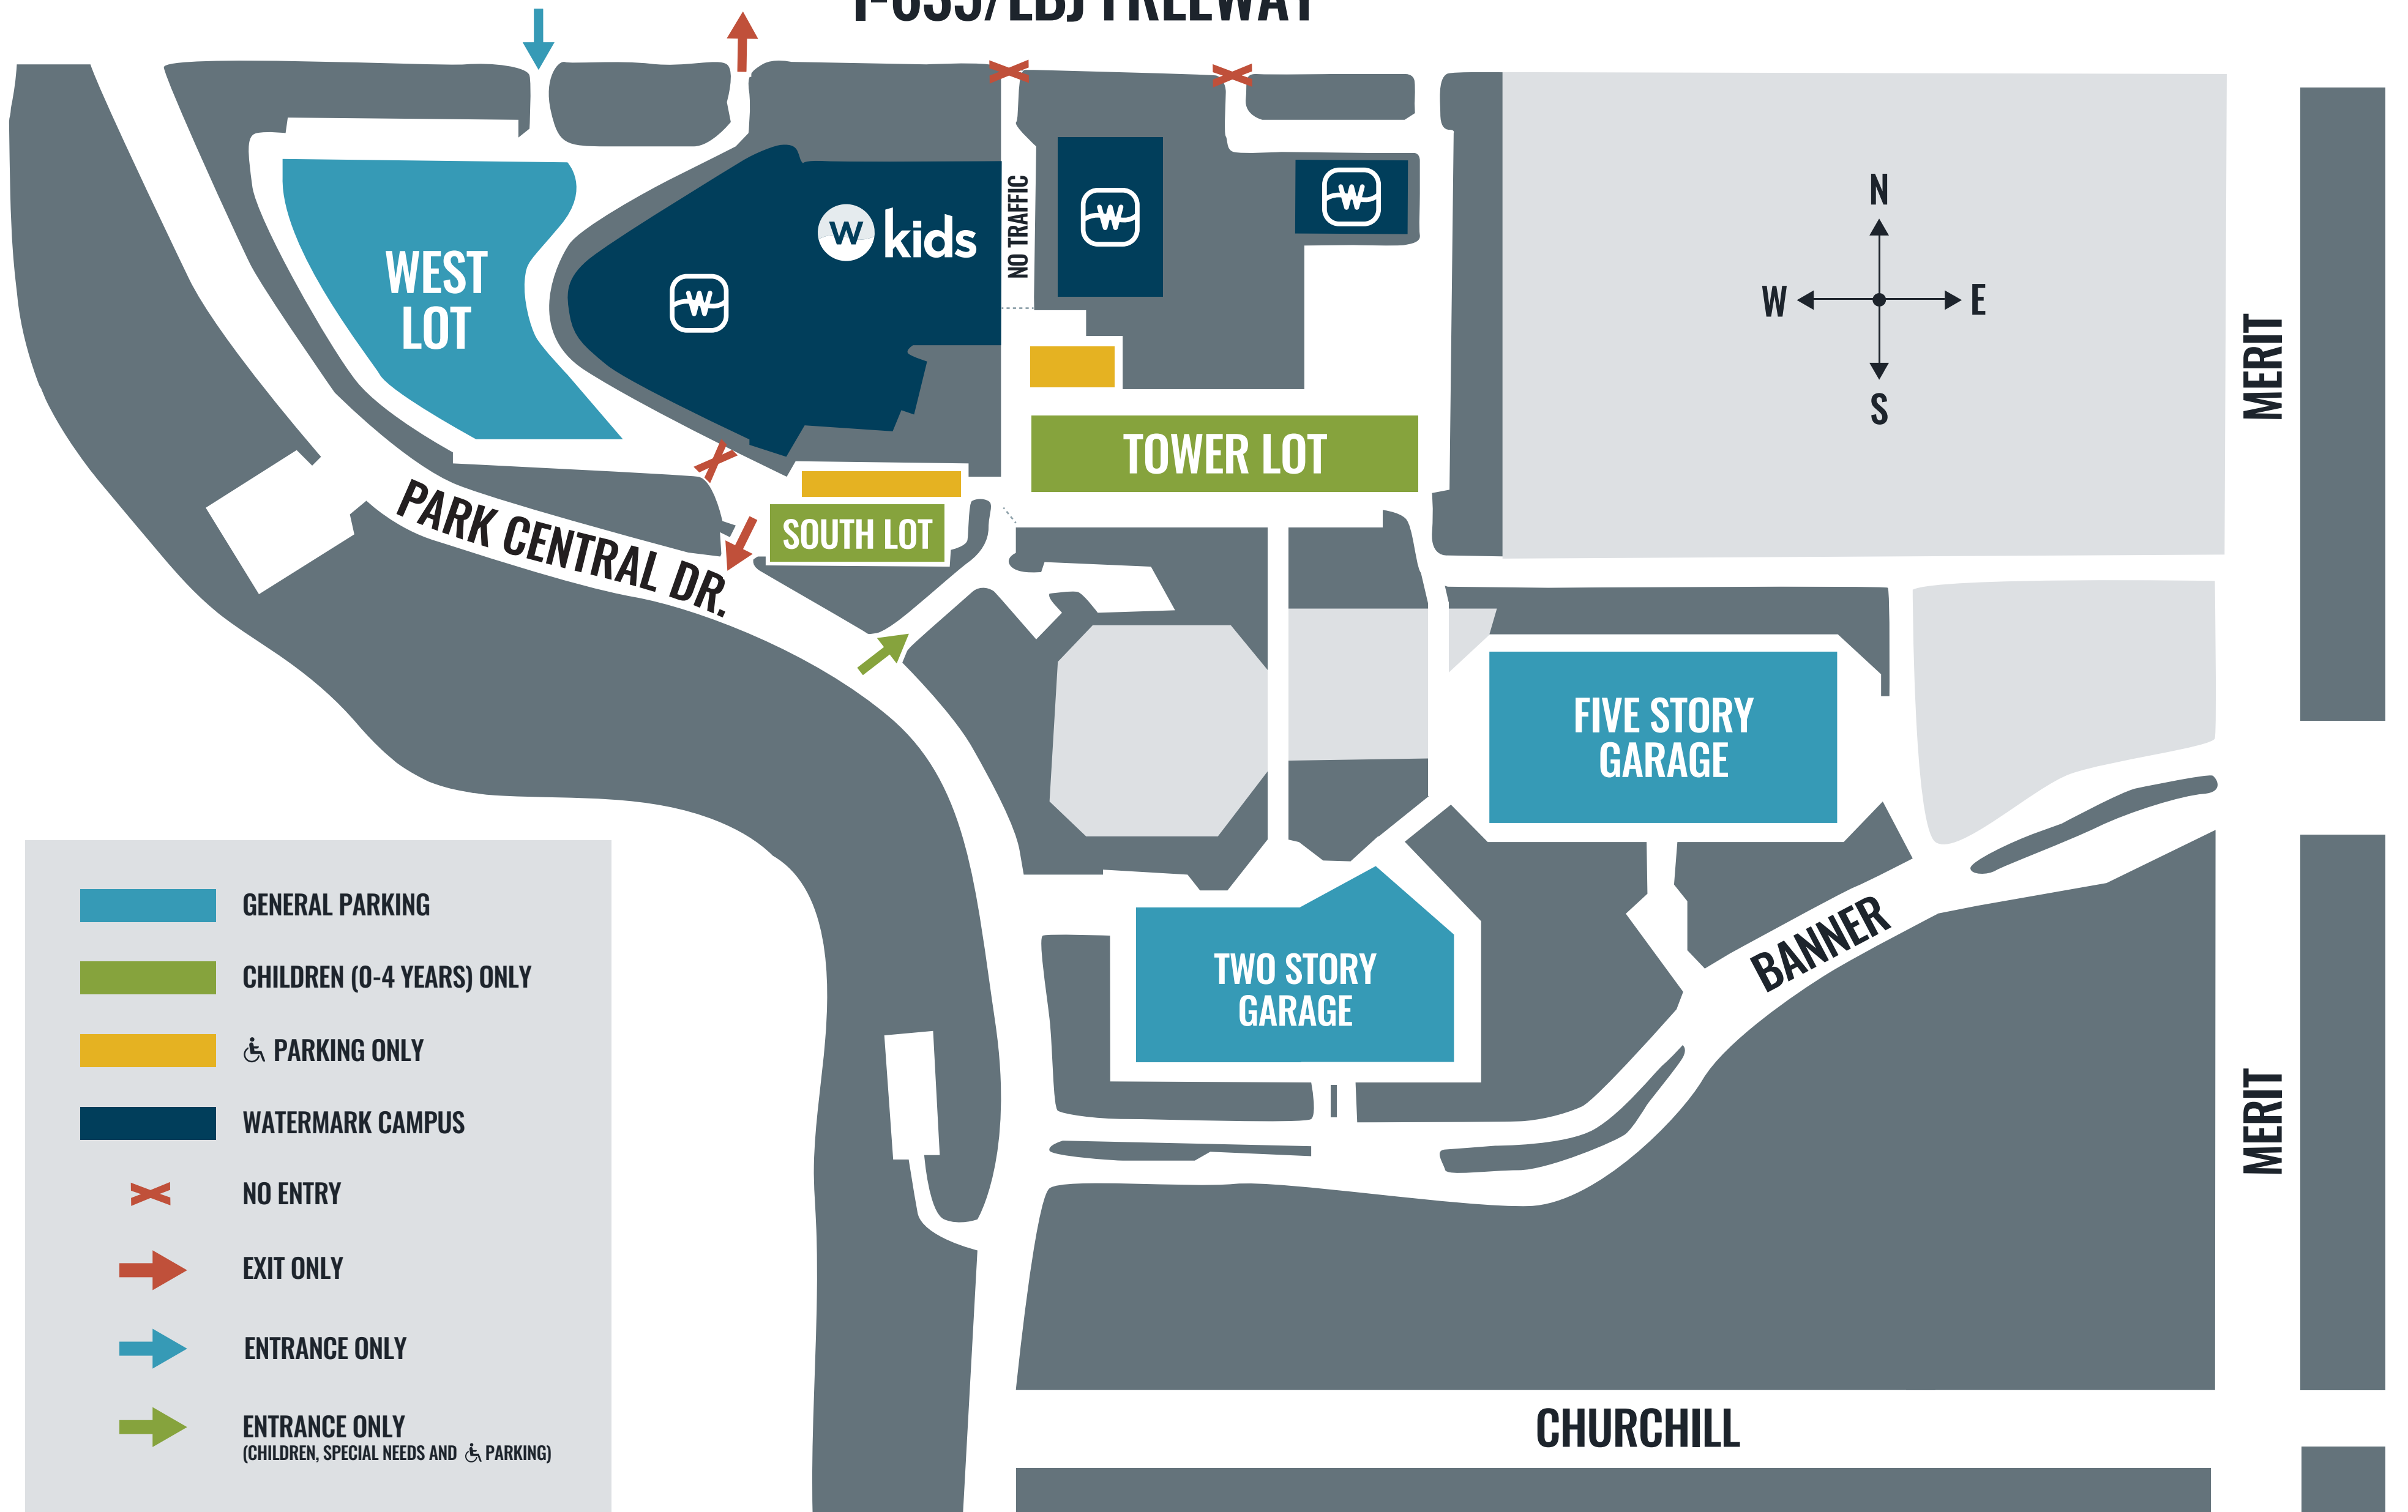

WATERMARK | BUILDING AND PARKING MAP

I-635/LBJ FREEWAY

-  GENERAL PARKING
-  CHILDREN (0-4 YEARS) ONLY
-  ♿ PARKING ONLY
-  WATERMARK CAMPUS
-  NO ENTRY
-  EXIT ONLY
-  ENTRANCE ONLY
-  ENTRANCE ONLY
(CHILDREN, SPECIAL NEEDS AND ♿ PARKING)